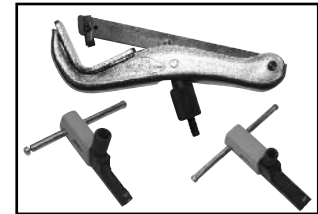

Shop Supplies

Fix-A-Thread Kits

Tools come protected in our foam filled, light-weight tradesman case. Case is constructed blow-molded, high-density polyethylene. See pages 1020-1021 for all components.

00963

Fix A Thread Internal / External Small Kit

8 Items, 9 Pieces

See pages 1129-1130 For all components

PART#	DESCRIPTION	QTY.	PART#	DESCRIPTION	QTY.
91964	Fix A Thread External 5/32" To 11/16"	1	91968	Fix A Thread Blades For 11/16" x 1 1/2"	1
91965	Fix A Thread 11/16" to 1-1/2"	1	112910	Fix A Thread Blades For 5/16"-7/16"	1
112904	Fix A Thread Internal 5/16"-7/16"	1	112911	Fix A Thread Blades For 1/2"-5/8"	1
112905	Fix A Thread Internal 1/2"-5/8"	1	104453	14" Black case with foam	1
91967	Fix A Thread Blades For 5/32" To 11/16"	1			

00965

Fix A Thread Internal / External Large Kit

5 Items, 5 Pieces

See pages 1129-1130 for all components

PART#	DESCRIPTION	QTY.	PART#	DESCRIPTION	QTY.
112903	Fix A Thread External 1-1/4" - 6"	1	112913	Fix A Thread Blades For 7/8" - 1-1/4"	1
112909	Fix A Thread Blades For 1-1/4" - 6"	1	112914	Fix A Thread Blades For 1-1/4" - 2-1/8"	1
112907	Fix A Thread Internal 7/8" -1-1/4"	1	104453	14" Black case with foam	1
112908	Fix A Thread Internal 1-1/4" -2-1/18"	1			